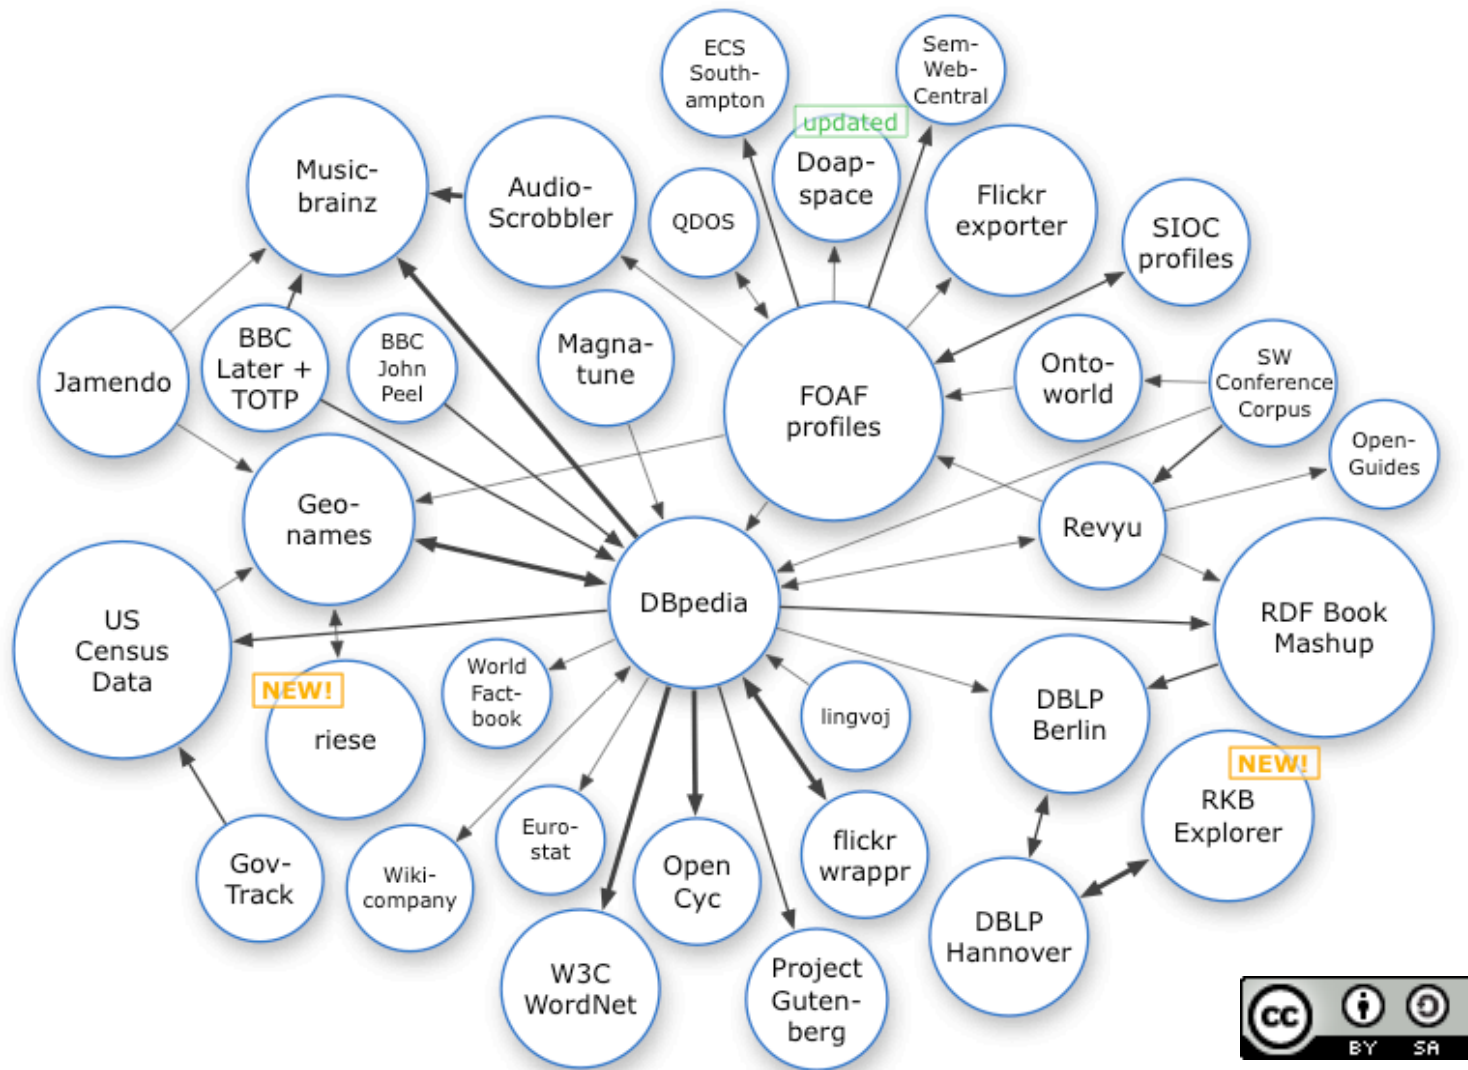

:me owl:sameAs
flickr:33669349@N00 .

Alexandre Passant - <http://apassant.net>
LaLIC, Université Paris-Sorbonne
LDOW2008, 2008-04-22, Beijing

From social data to Linked Data

- Exporting social data as Linked Data
 - Social networks and data portability
 - Interlinking with other datasets
- FlickRDF exporter
 - <http://apassant.net/home/2007/12/flickrrdf>
 - Using the [Flickr API](#) and [phpFlickr](#)

Flickr and LOD

Reference vocabularies and datasets

- FOAF - Owner of the Flickr account
- SIOC - User account, and user groups
- GeoNames - Geolocation information
- Lingvoj - Language used in Flickr groups
- DublinCore - Combined with other vocabs

Interlinking networks

- Use owl:sameAs to connect your networks

- <http://apassant.net/home/2008/01/foafgear>

Related Work

- Exporters for existing social services
 - Twitter, AudioScrobbler, Facebook...
- Generic non-RDF to RDF wrappers
 - OpenLink Virtuoso Sponger, Triplify...
- Related work about Flickr
 - Flickcurl, Flickr wrapper