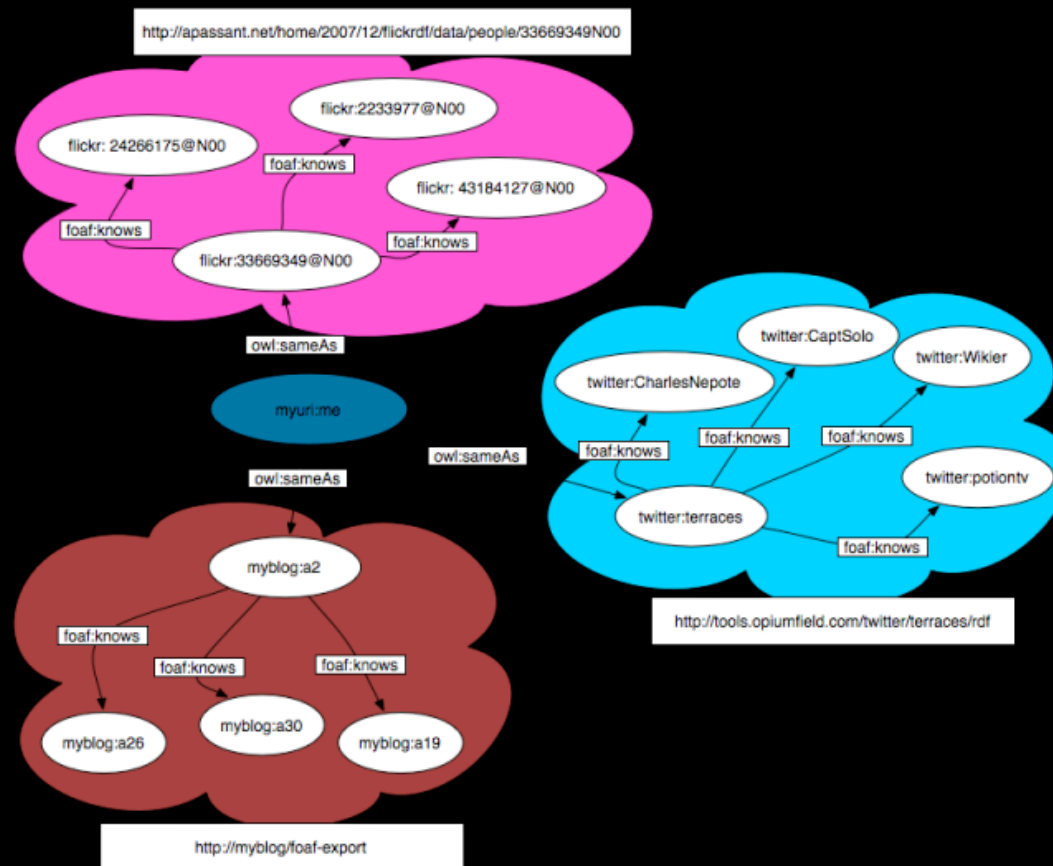

Interlinking networks

- Use owl:sameAs to connect your networks

- <http://apassant.net/home/2008/01/foafgear>