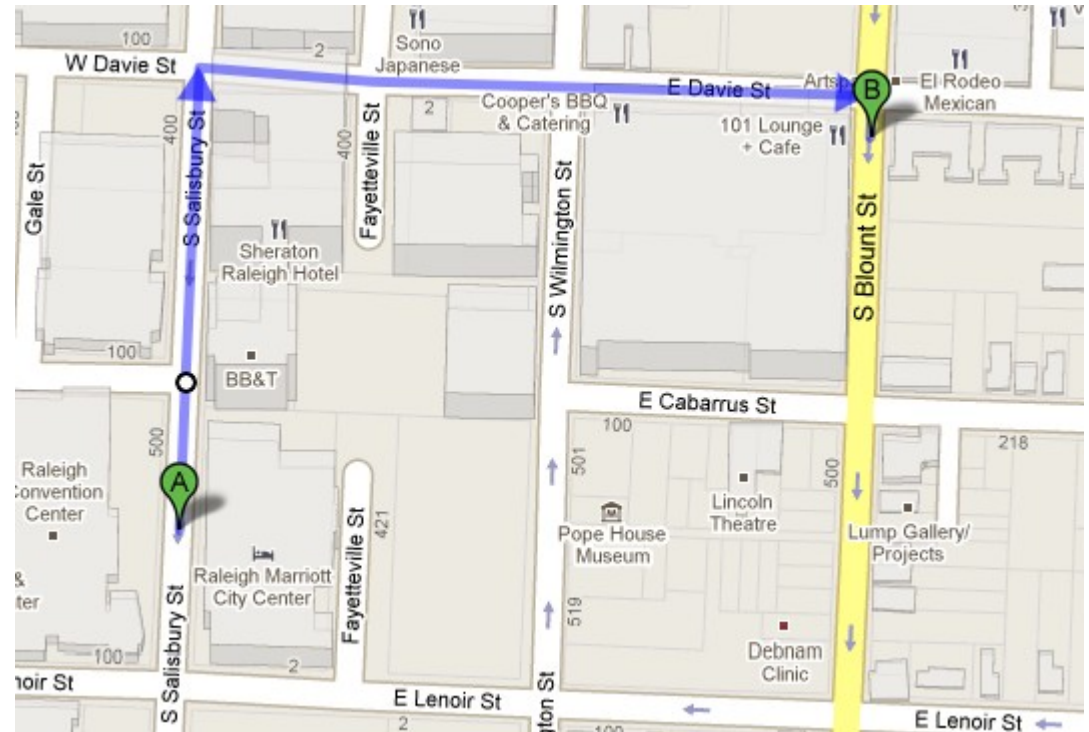

Linked Data Gathering

■ What

- meet-up with LD people, drink, eat

■ When

- Today, 7 pm

■ Where

- 101 Lounge
- 444 S. Blount Street
- <http://www.101raleigh.com>

<http://esw.w3.org/SweoIG/TaskForces/CommunityProjects/LinkingOpenData/RaleighGathering>