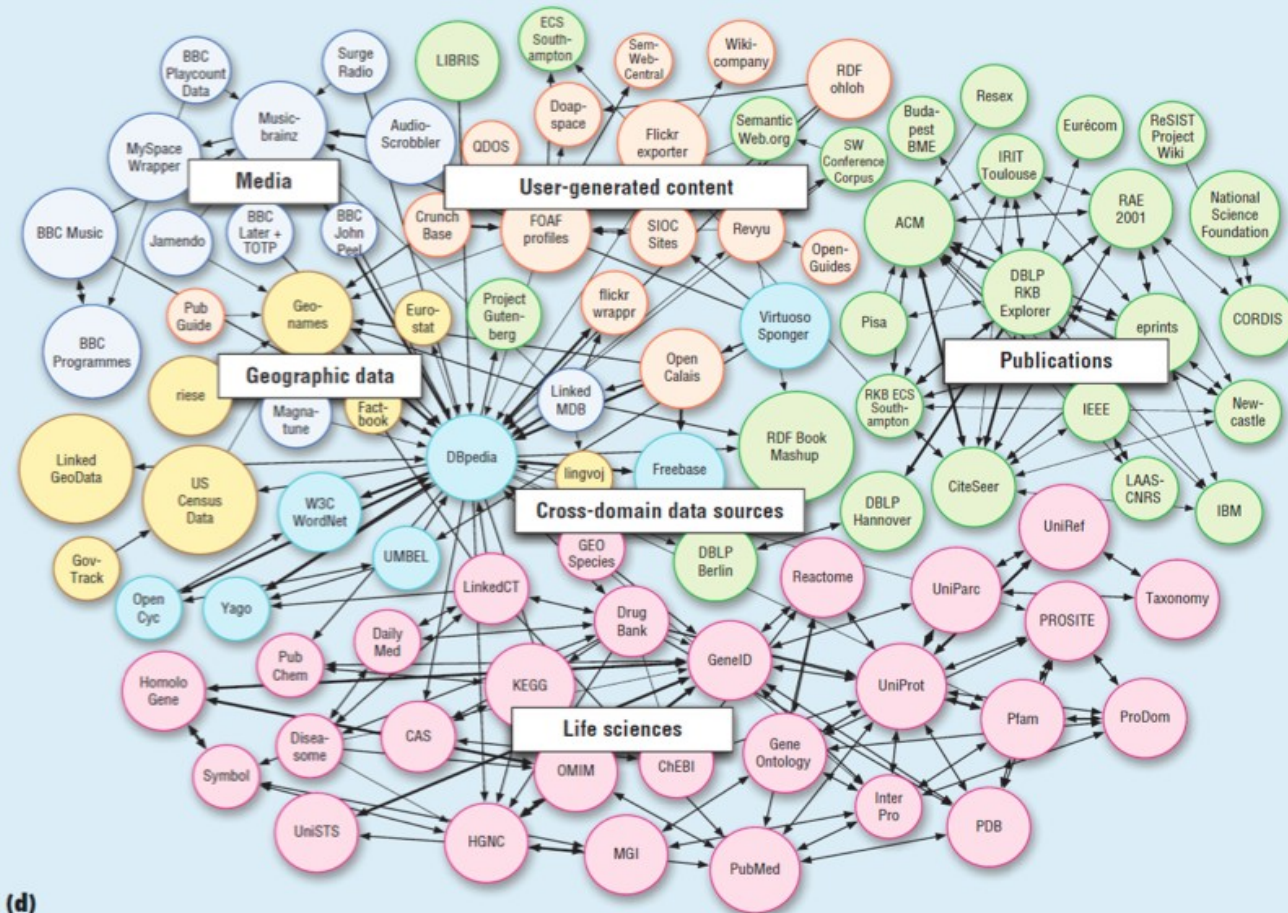

Raleigh, North Carolina, USA
27th April 2010

3rd International Workshop on Linked Data on the Web (LDOW2010)

Christian Bizer, Tom Heath,
Tim Berners-Lee, Michael Hausenblas

Growth of the Web of Data so far ...

Current estimate

13 billion triples
150 million links

LDOW2010 Programme

1. Linked Data Publishing

(Chair: Tom Heath)

Coffee Break: 10:30-11:15

1. Data Linking

(Chair: Chris Bizer)

12:30-14:00 ... lunch

2. Infrastructure and Architectures

(Chair: Chris Bizer)

Coffee Break: 15:20-16:00

3. Governmental Data

(Chair: Tom Heath)

4. Linked Data Applications

(Chair: Tom Heath)

Linked Data Gathering

■ What

- meet-up with LD people, drink, eat

■ When

- Today, 7 pm

■ Where

- 101 Lounge
- 444 S. Blount Street
- <http://www.101raleigh.com>

<http://esw.w3.org/SweoIG/TaskForces/CommunityProjects/LinkingOpenData/RaleighGathering>